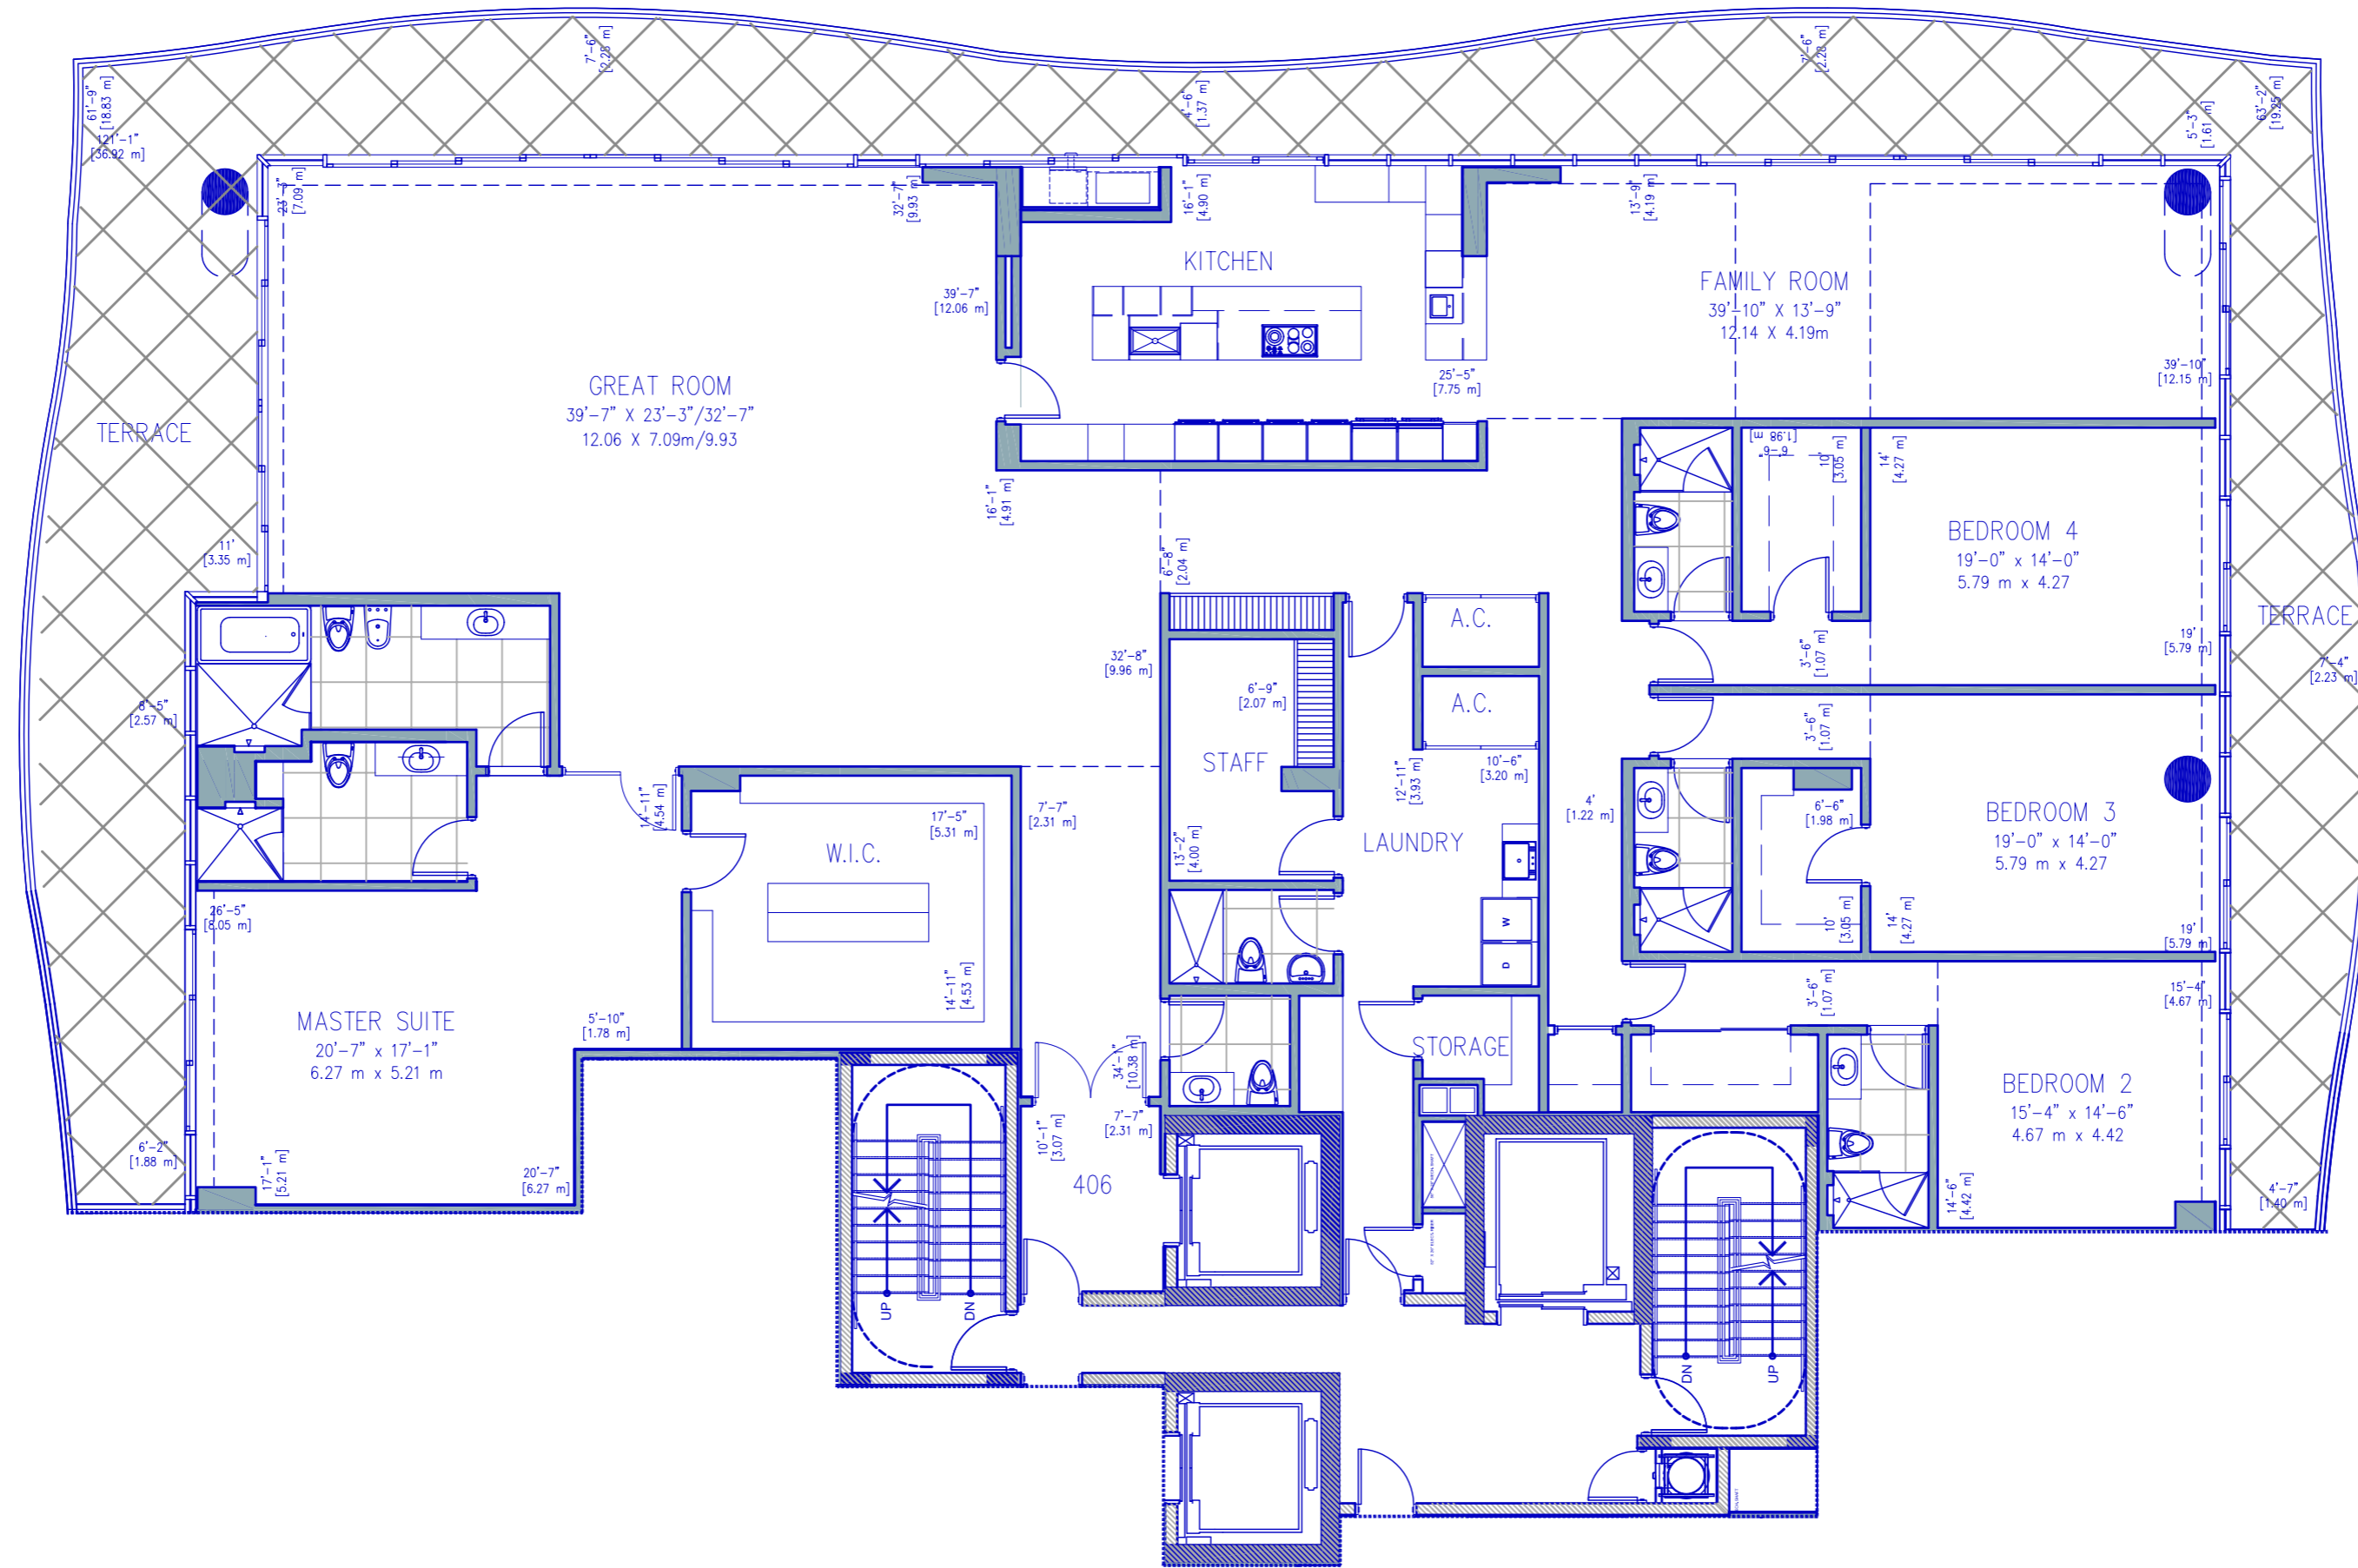

406

RESIDENCE

ocean

ocean

RESIDENCE	5,963.00 sq. ft.	553.98 sq. mt.
TERRACE	1,755.00 sq. ft.	163.04 sq. mt.
Total:	7,718.00 sq. ft.	717.02 sq. mt.

CHÂTEAU
OCEAN RESIDENCES